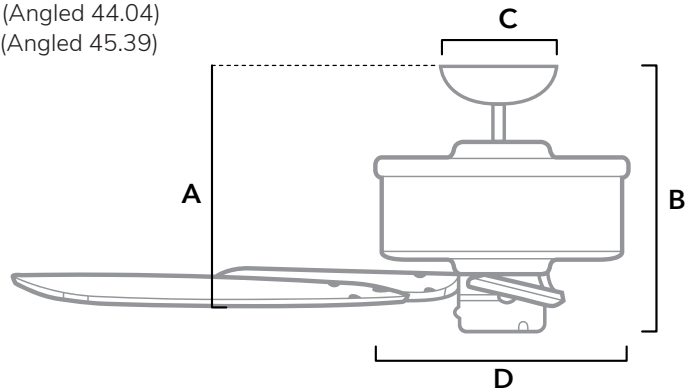

DIMENSIONS

Measured in inches

- A. 11.04 (Angled 44.04)
- B. 12.39 (Angled 45.39)
- C. 6.49
- D. 10.9

**53243** | Matte Black Body with Peppered Walnut or Matte Black Blades

ADDITIONAL FINISHES

**53240**  
Snow White Body with Snow White Blades

**53241**  
Brushed Nickel Body with Brazilian Cherry or Harvest Mahogany Blades

**53242**  
New Bronze Body with Brazilian Cherry or Harvest Mahogany Blades

FAN SPECIFICATIONS

Motor Type	Reversible	Wire Length	Control Type	Downrod	Location	Blade #	Add'l Sizes
AC	YES	32" (24" Downrod)	Pull Chains	3" Included	Indoor	5	42"